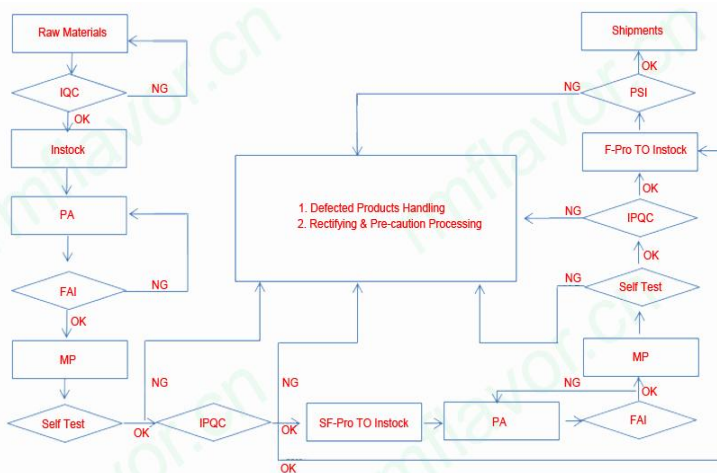

25kgs/drum
Dia35X42H CM

QUALITY IS EVERYTHING, AND SPEAKS FOR ITSELF

IQC: Incoming Inspection Control

MP: Mass Production

F-Pro: Finished Product

PA: Production Application

IPQC: Input Process Quality Control